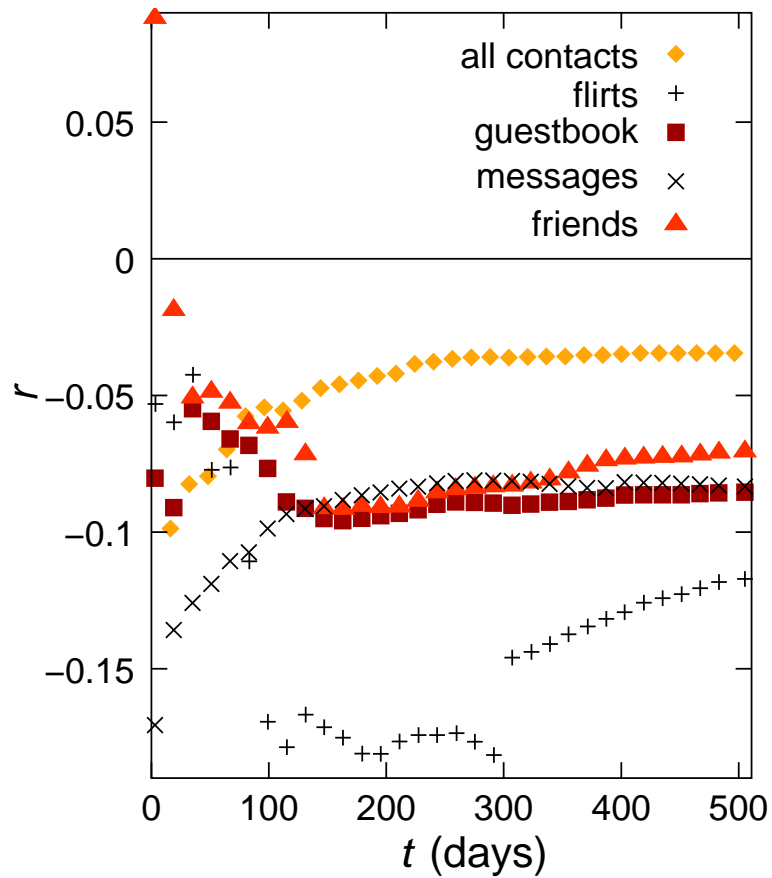

recently visited members
Here you can see the five most recently visited homepages

number of online members
29

© 1999–2002 Manickel AB | [Information about pussokram.com](#) | [Press releases](#) | [Contact us](#) | [Disclaimer](#) | [Abuse](#)

DEGREE DISTRIBUTION & CLUSTERING

degree distribution

clustering coefficient

AVERAGE GEODESIC LENGTH & ASSORTATIVE MIXING

assortative mixing coefficient

average geodesic length

WAITING TIME DISTRIBUTION & RELATIONSHIP DURATION