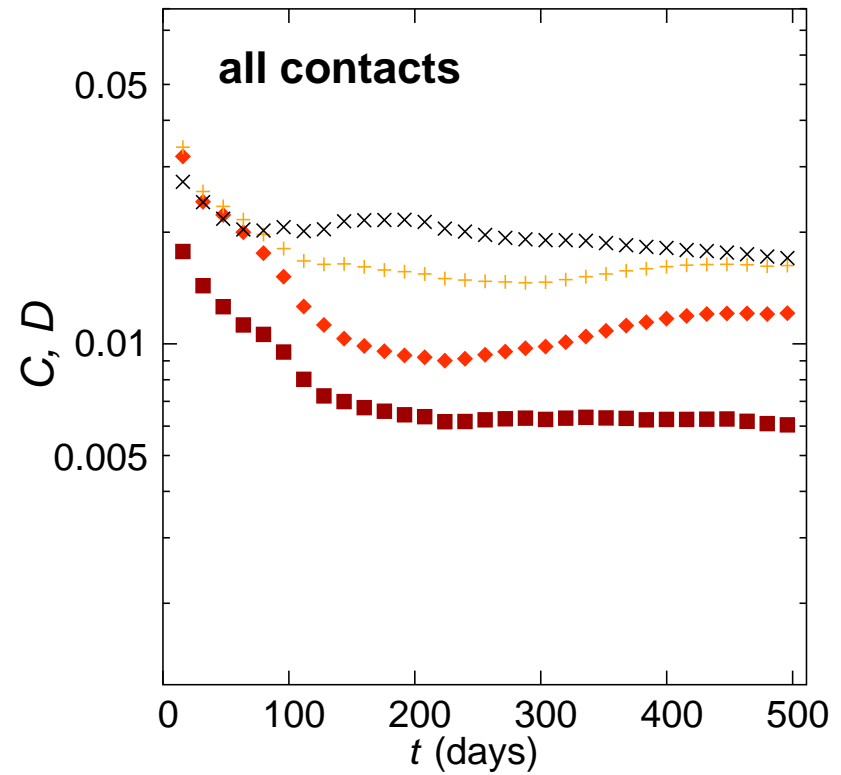

recently visited members
Here you can see the five most recently visited homepages

number of online members
29

© 1999–2002 Manickel AB | [Information about pussokram.com](#) | [Press releases](#) | [Contact us](#) | [Disclaimer](#) | [Abuse](#)

DEGREE DISTRIBUTION & CLUSTERING

degree distribution

clustering coefficient

AVERAGE GEODESIC LENGTH & ASSORTATIVE MIXING

assortative mixing coefficient

average geodesic length

WAITING TIME DISTRIBUTION & RELATIONSHIP DURATION